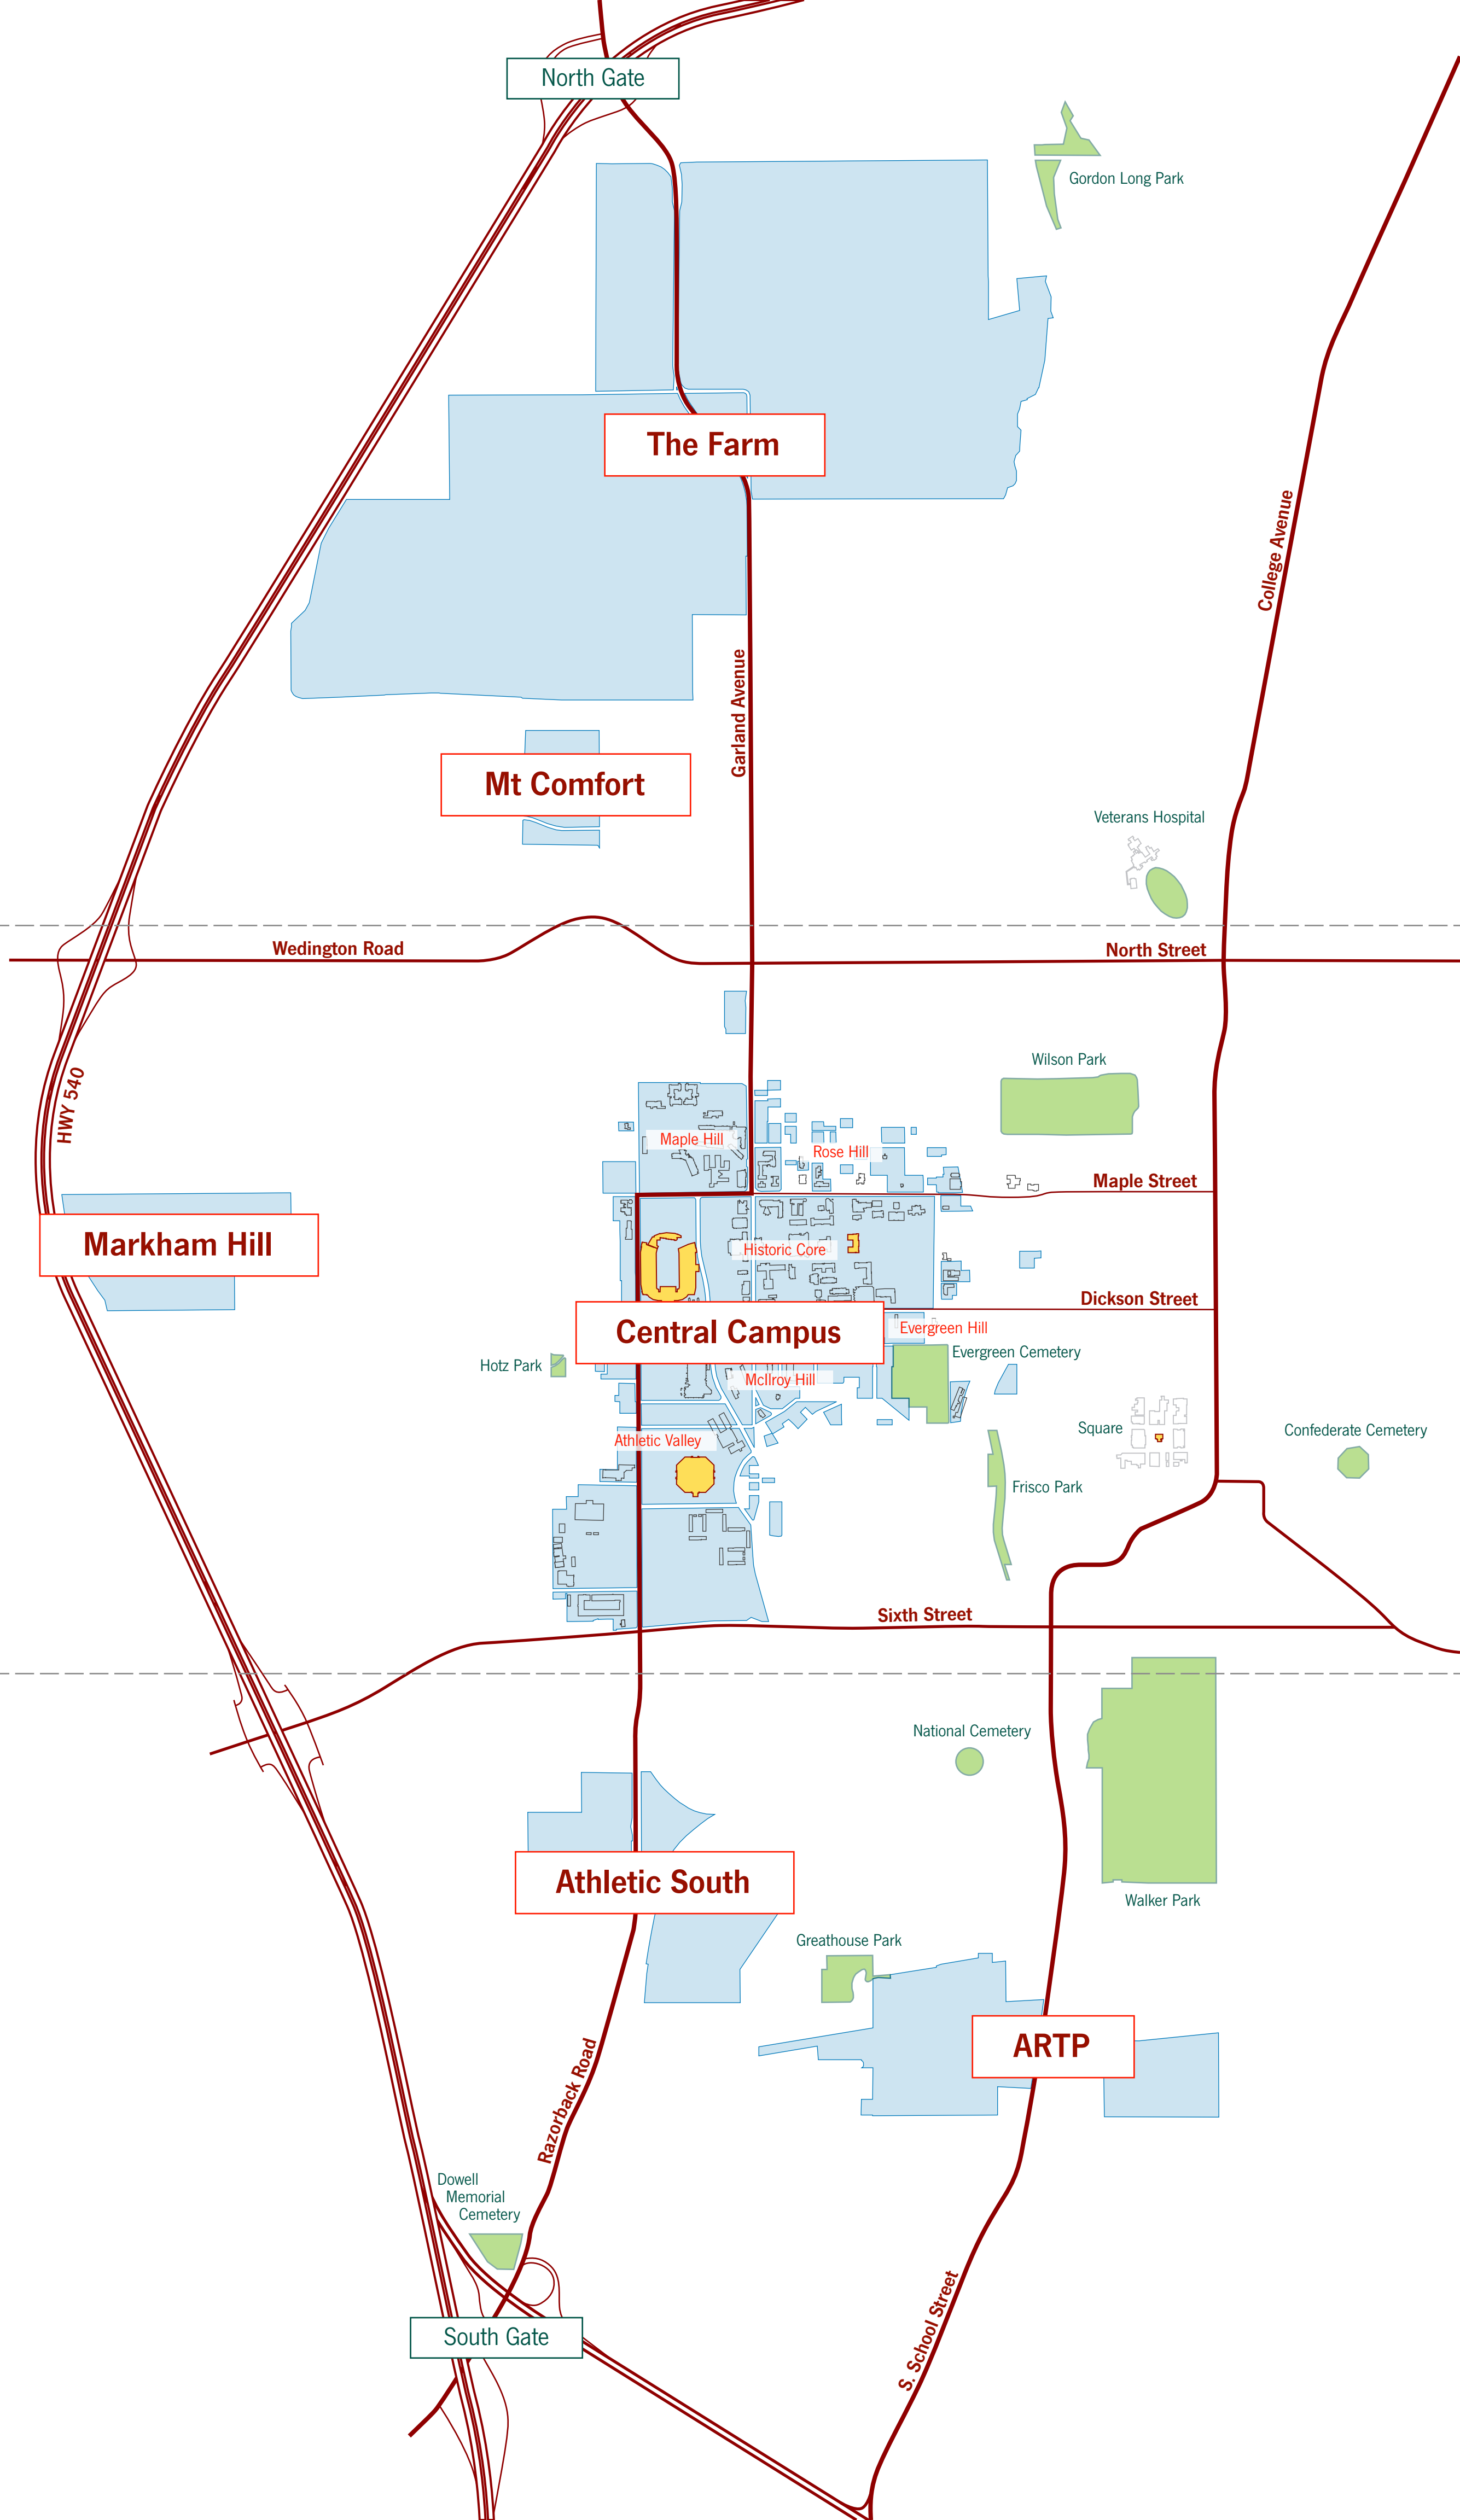

**NORTH
GROUNDS**

**CENTRAL
GROUNDS**

**SOUTH
GROUNDS**

North Gate

Gordon Long Park

The Farm

Mt Comfort

Veterans Hospital

Wedington Road

North Street

Markham Hill

Wilson Park

Maple Hill

Rose Hill

Maple Street

Historic Core

Dickson Street

Central Campus

Evergreen Hill

Hotz Park

Evergreen Cemetery

McIlroy Hill

Square

Confederate Cemetery

Dowell Memorial Cemetery

South Gate

Razorback Road

S. School Street

College Avenue

Garland Avenue